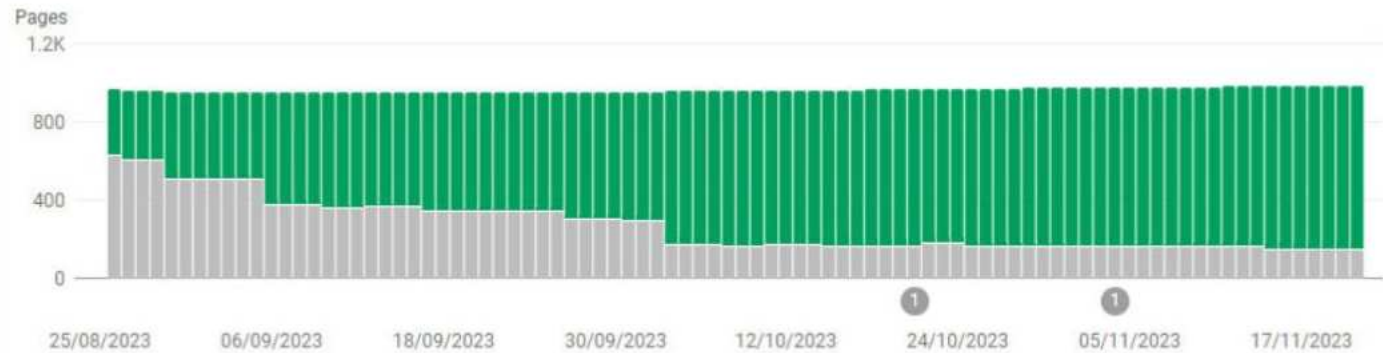

Rows per page: 10 1-10 of 10

https://www.israels...

Page indexing

EXPORT

- Overview
- Performance
- URL inspection

Indexing

- Pages
- Video pages
- Sitemaps
- Removals

Experience

- Page experience
- Core web vitals
- Mobile Usability

<input checked="" type="checkbox"/> Not indexed 145 8 reasons	<input checked="" type="checkbox"/> Indexed 836
--	---

Impressions

View data about indexed pages