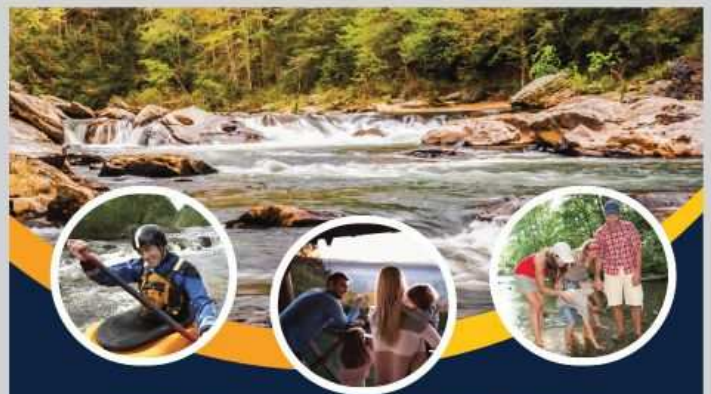

UP TO 14+ ACRE MOUNTAIN ESTATES
ALL WITH DIRECT RIVER ACCESS

HOW TO JOIN THE FOUNDERS CLUB

Sale Day Specials

- ✔ Ask us about our "Zero Down" Investment Purchase
- ✔ No Bidding or Escalating Prices
- ✔ Multi-Lot Purchase Discounts
- ✔ Excellent Financing Available
- ✔ Ask How to Pay No Closing Costs
- ✔ Founding Member Save $3,000 Off Any Property!

There will be 3 offers for the event. They are as follows:

RIVER ACCESS	RIVER BLUFF	RIVER ACCESS LOG HOME
✔ Up to 14+ Acres Mountain ✔ View & Creeks with Direct ✔ River Access	✔ Up to 6+ Acres River Bluff ✔ with Mountain Views ✔ Adjoins Protected Land	✔ 12 Acres & A New 1,600 Sq. ✔ Ft. Log Home Package* ✔ with River Access
FROM $19,900	FROM $49,900	FROM $79,900