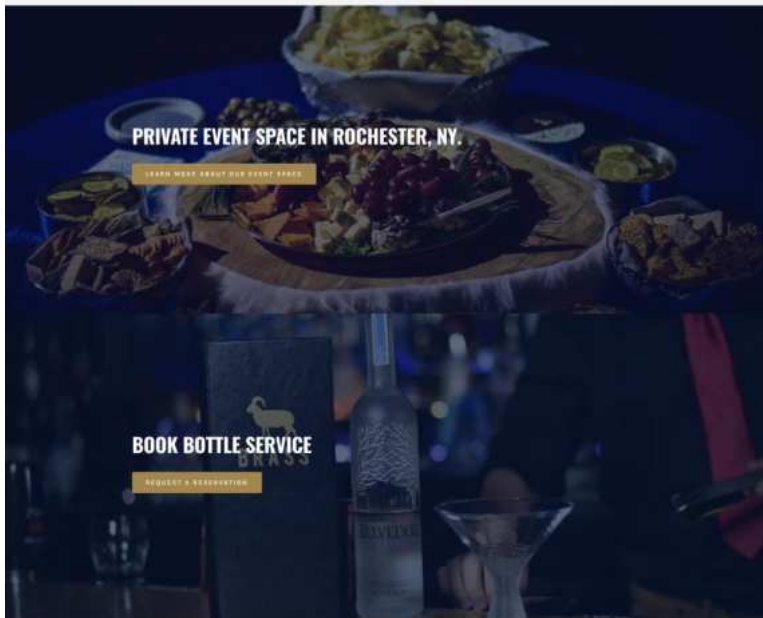

PRIVATE EVENTS

- SARABELLA K.

[BOOK A PRIVATE EVENT](#)