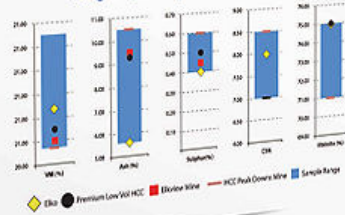

Elko Coking Coal Project

JORC 2012 Resources (MT)	
Measured	19.2
Indicated	57.0
Inferred	181.3
Total Resource	257.5

High Quality Coking Coal

Infrastructure Advantages

Elko Coking Coal Project

JORC 2012 Resources (MT)	
Measured	19.2
Indicated	57.0
Inferred	181.3
Total Resource	257.5

High Quality Coking Coal

Infrastructure Advantages

HIGH VALUE COKING COAL IN B.C. CANADA

CORPORATE HIGHLIGHTS

- 257MT JORC 2012 Resource (B.C. Canada)
- Significantly undervalued compared to peers
- Exploration program scheduled for mid-2018
- Drilling Approvals Received
- Significant news flow next 6 months