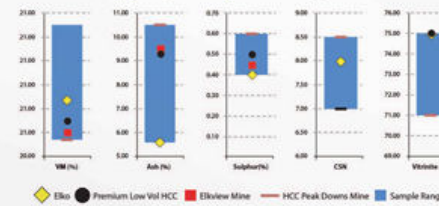

Elko Coking Coal Project

JORC 2012 Resources (MT)	
Measured	19.2
Indicated	57.0
Inferred	181.3
Total Resource	257.5

High Quality Coking Coal

Infrastructure Advantages

Elko Coking Coal Project

JORC 2012 Resources (MT)	
Measured	19.2
Indicated	57.0
Inferred	181.3
Total Resource	257.5

High Quality Coking Coal

Infrastructure Advantages

HIGH VALUE COKING COAL IN B.C. CANADA

CORPORATE HIGHLIGHTS

- 257MT JORC 2012 Resource (B.C. Canada)
- Significantly undervalued compared to peers
- Exploration program scheduled for mid-2018
- Drilling Approvals Received
- Significant news flow next 6 months