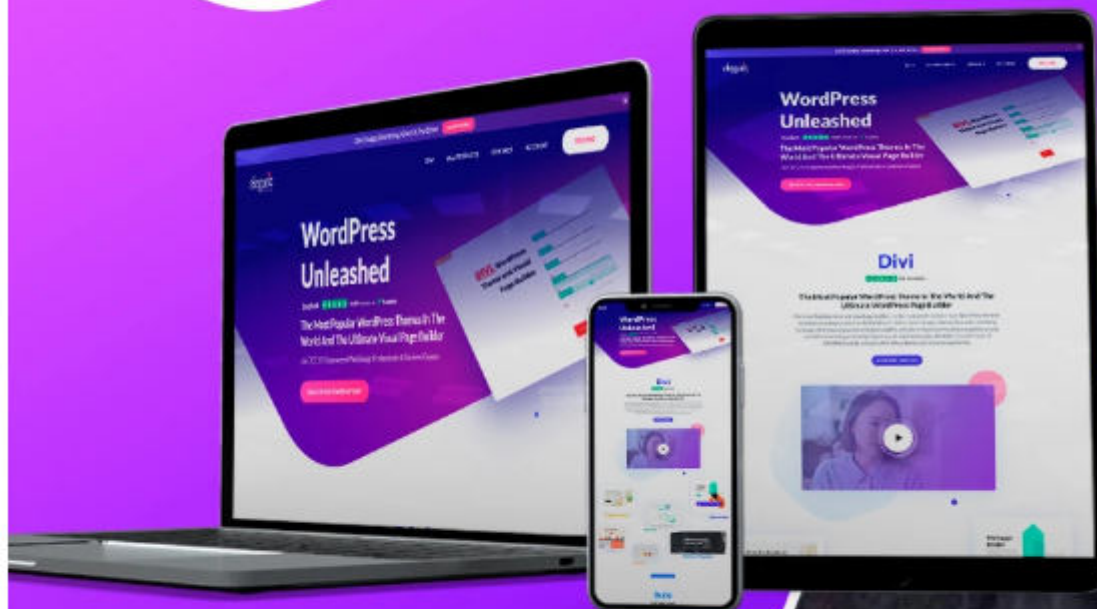

DIVI WEBSITE DESIGN

**INNOVATE, PROFESSIONAL
& EYE CATCHING**

FIGMA TOORDPRES Element & Div

Samen op volle
Snelheid Naar

ALTIJD OP DE HOOGTE

RESEARCH • STRATEGY • DESIGN

Planned

1st & 2nd Floor Plan for the Museum
Interior Design
Exterior Design
Landscape Design
Site Plan

MODERN WEB DESIGN

Fresh & Responsive

Join

Comprehensive web design services including user experience, branding, and content strategy. We create modern, responsive websites that look great on any device.